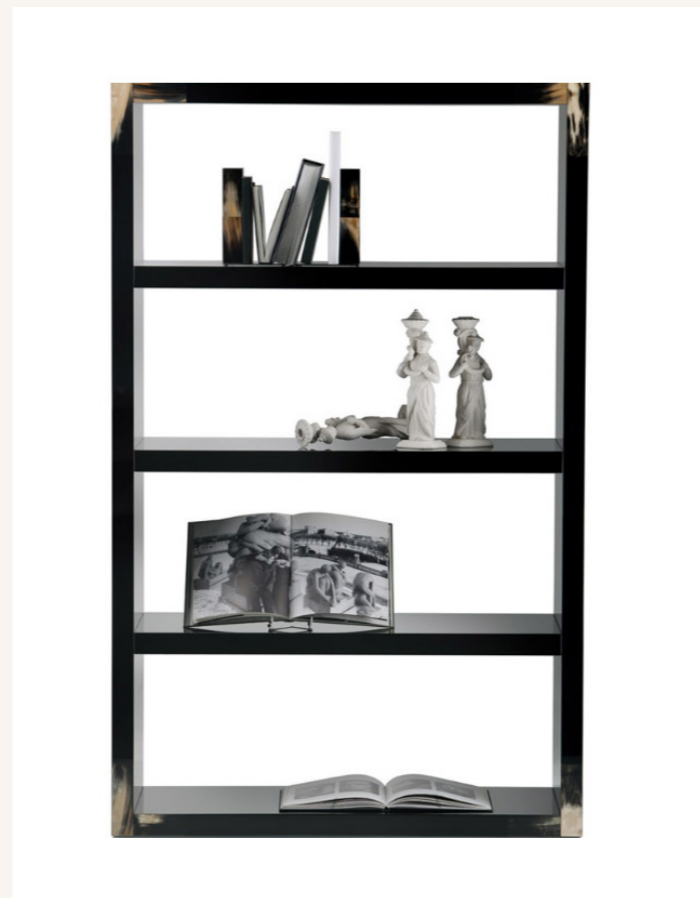

ARCAHORN SALE ITEMS

ERASMO WALL MIRROR

Square mirror in glossy black and dark horn lacquered wood.

Stock code: 1420  
 Quantity: 1  
 Dimensions cm: 100 x 100  
 Price Per Unit: \$13,860.00  
 Discount: 50%  
**Sale Price: \$6,930.00**  
 Dimensions cm: 100 x 100