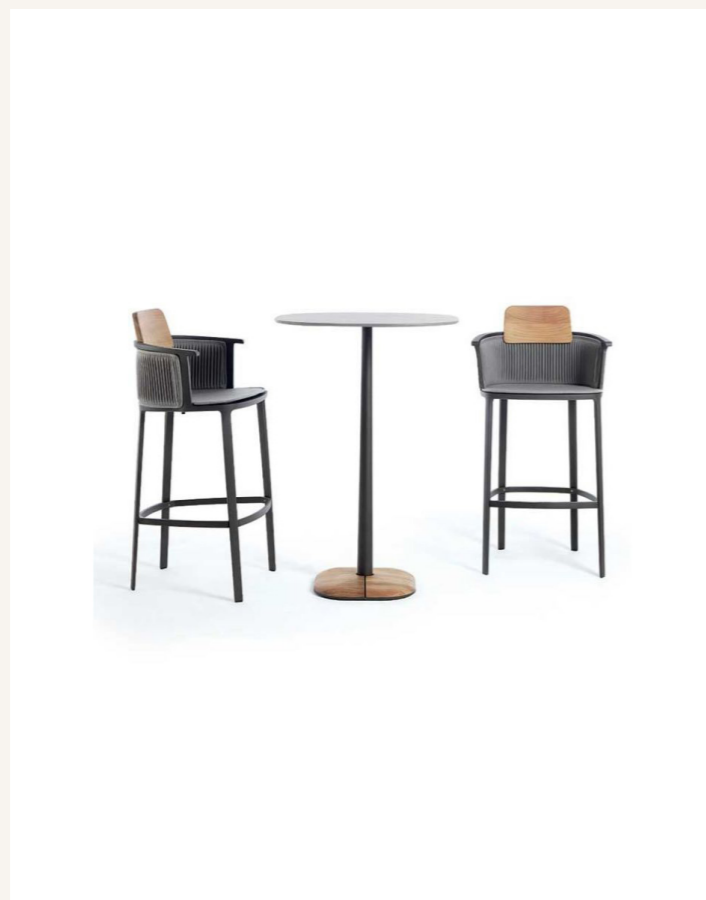

ETHIMO SALE ITEMS

ENJOY HIGH TABLE

Warm gray and stone gray top with complimentary teak base cover.

Stock code: EJTQH5B44LT
Quantity: 1
Dimensions cm: Dia 70, H 106
Price Per Unit: $3,686.00
FLASH SALE: $899.00