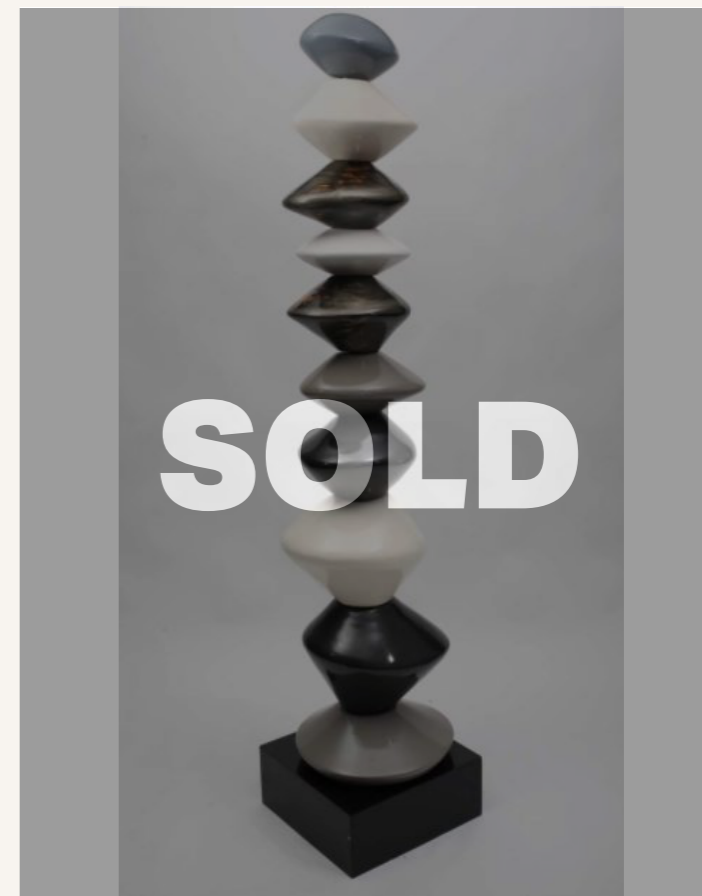

10 STACKED STONES FLOOR SCULPTURE

Stock code: M4-S-111
Quantity: 1
Price Per Unit: $2,243.00
Discount: 70%
Sale Price: $672.90
Dimensions inch: W 16, D 16, H 74