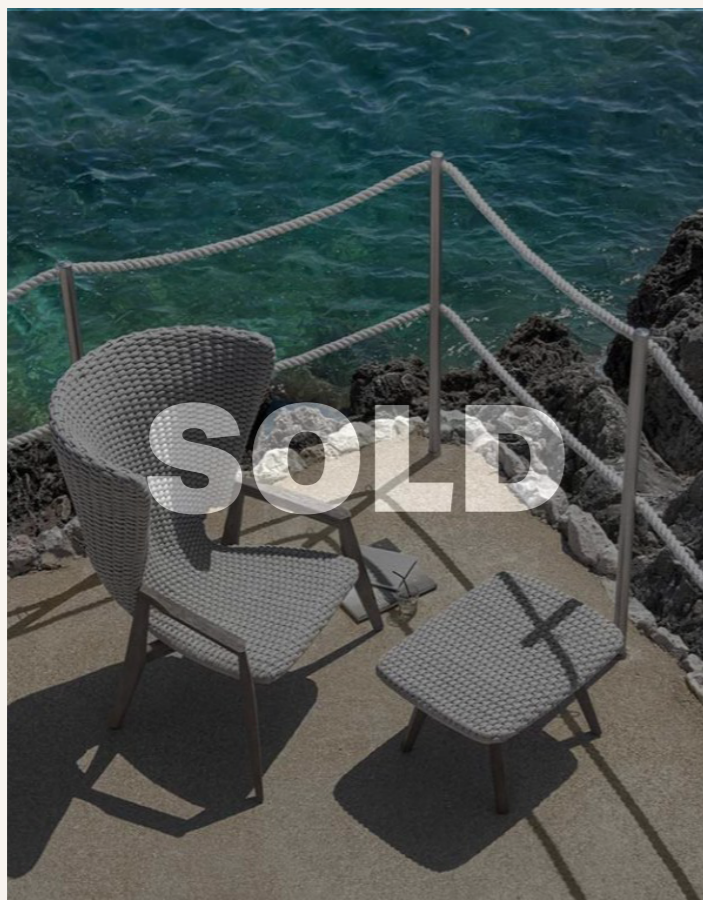

ETHIMO SALE ITEMS

KNIT HIGH BACK LOUNGE ARMCHAIR

Pickled teak frame with flat rope on light gray.

Stock code: KNPLH2T5R71
Quantity: 1
Dimensions cm: W 88, D 78, H 110, SH 35
Price Per Unit: $9,180.00
FLASH SALE: $1,500.00