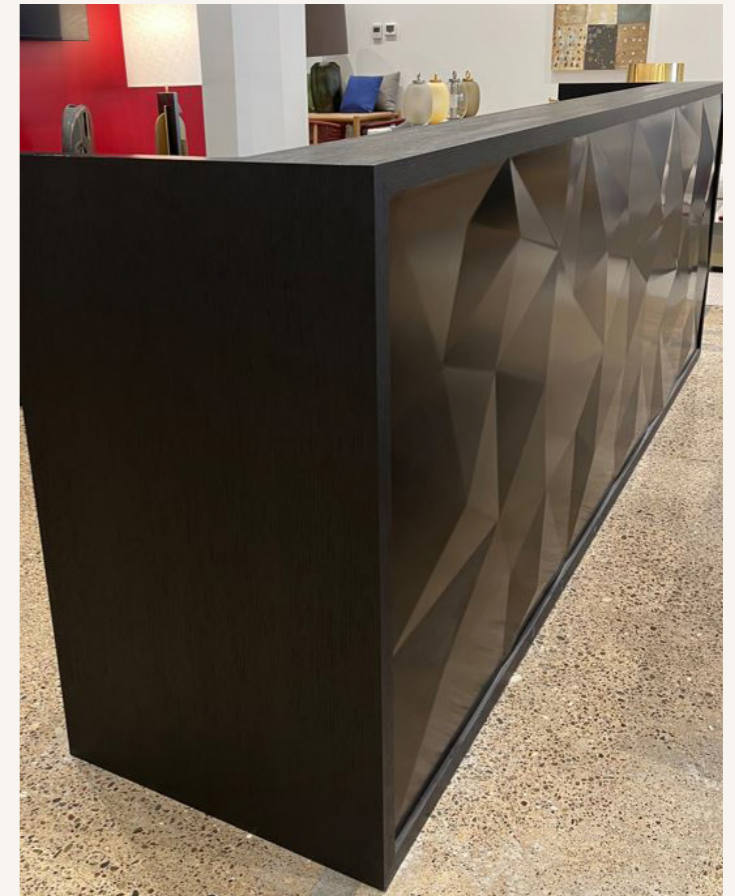

DECCA SALE ITEMS

BOLIER KINKOU COUNTER STOOL

Burnished bronze powder coat base with 90° return swivel seat.

Stock code: 140004
 Quantity: 1
 Price Per Unit: \$3,850.00
 Discount: 30%
Sale Price: \$2,695.00
 Dimensions cm: Dia 43.2, H 71.1

HALCON DESK

Asia Cherry wood frame. Black with gold finish drawer fronts.

Stock code: 93021
 Quantity: 2
 Price Per Unit: \$6,821.00
 Discount: 40%
Sale Price: \$4,092.60
 Dimensions cm: W 120, D 60, H 83