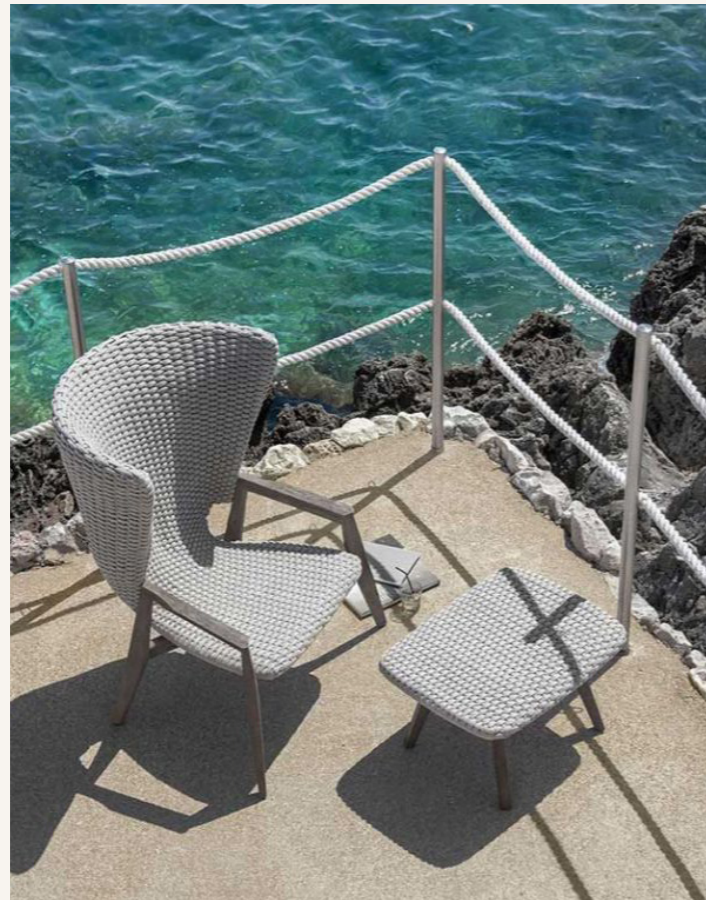

ETHIMO SALE ITEMS

KNIT HIGH BACK LOUNGE ARMCHAIR

Pickled teak frame with flat rope on light gray.

Stock code: KNPLH2T5R71
Quantity: 1
Price Per Unit: $9,180.00
Discount: 80%
Sale Price: $1,836.00
Dimensions cm: W 88, D 78, H 110, SH 35