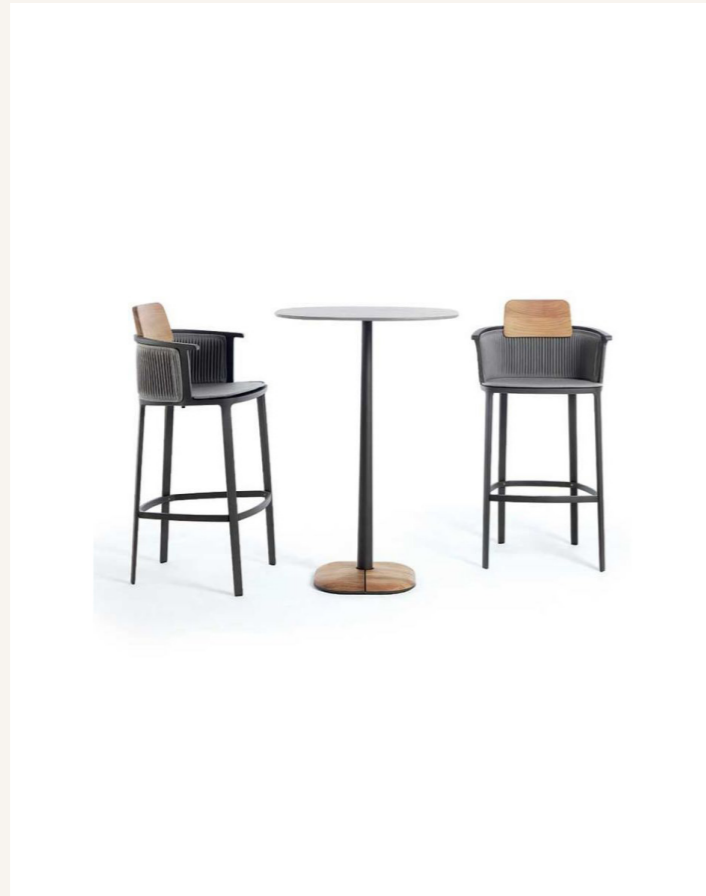

ETHIMO SALE ITEMS

ENJOY HIGH TABLE

Warm gray and stone gray top with complimentary teak base cover.

Stock code: EJTQH5B44LT
Quantity: 1
Price Per Unit: $3,686.00
Discount: 70%
Sale Price: $1,105.80
Dimensions cm: Dia 70, H 106