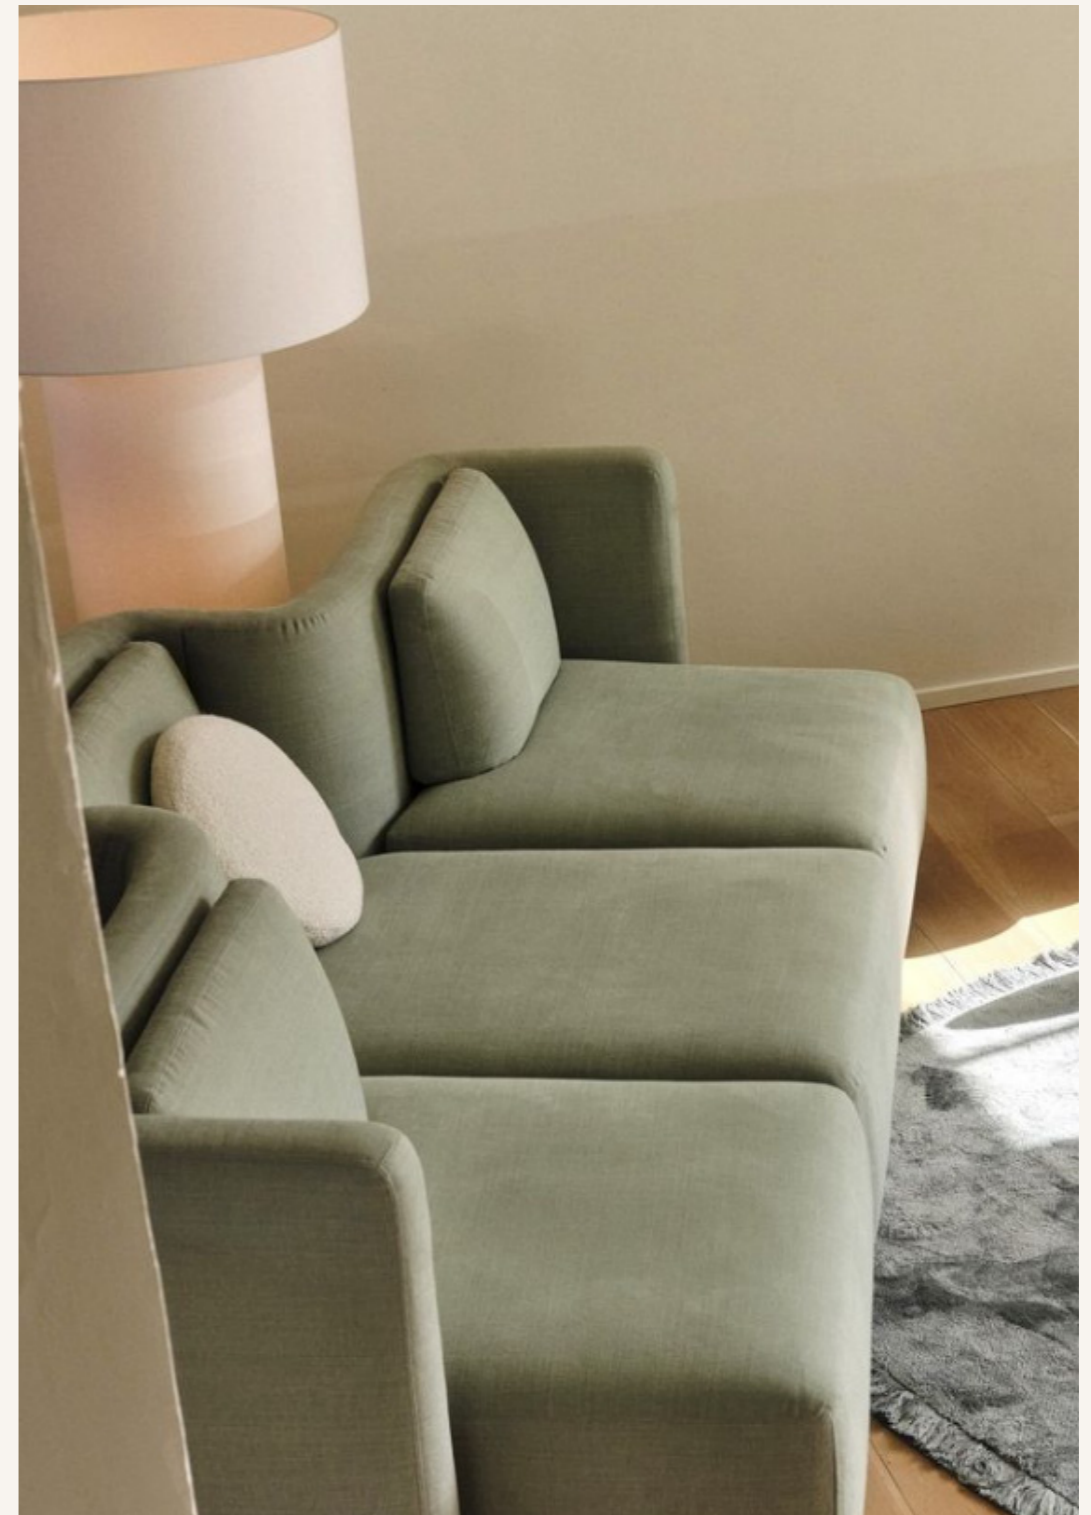

STUDIO CAVIT

Studio Cavit, originally Cavit & Co, was established in 1991. Since then the company has enjoyed a reputation of bringing luxury “contemporary classic” American and European ranges of furniture, accessories and lighting to the Australian market.

Our portfolio is substantial, exceptional and includes some of the best and most exclusive leading international brands. We offer product which is well designed, aesthetically pleasing, sophisticated, functional and timeless. These are collections that are regularly featured in international design publications.

Studio Cavit offer a wide range of furniture, lighting and furnishing accessories to the Commercial & Hospitality industries. This includes complete office fit outs, workstations, executive office, boardroom and reception furniture through to hotel and resort furniture and accessories including bed linen and lighting.