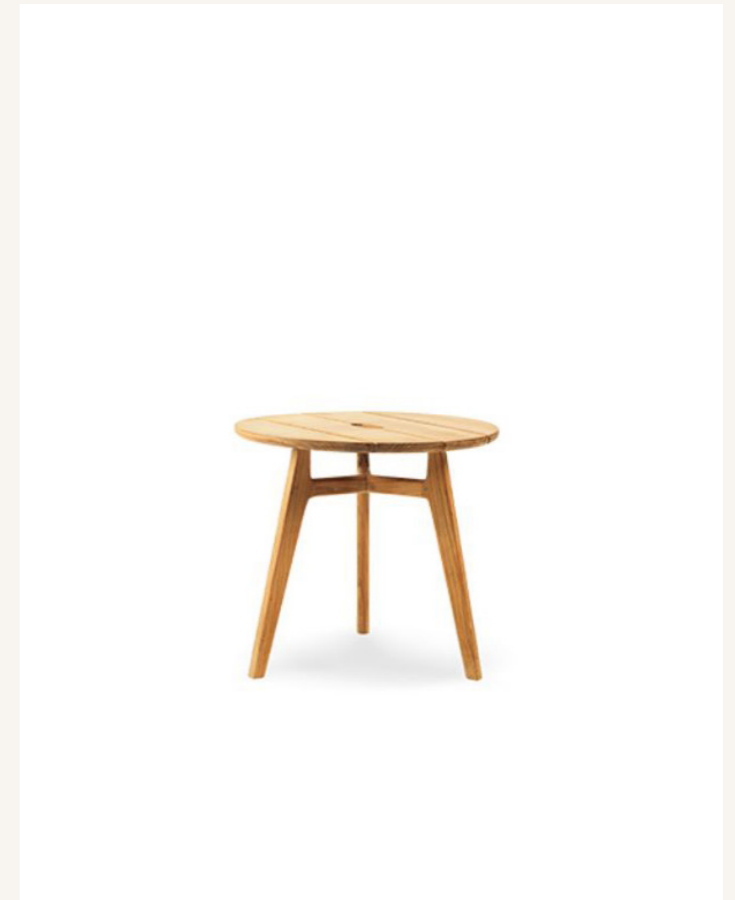

KNIT ROUND TABLE

Round coffee table, pickled teak frame.

Stock code: KNTCTT5
Quantity: 1
Price Per Unit: $1,558.00
Discount: 80%
Sale Price: $311.60
Dimensions cm: Dia 50, H 45