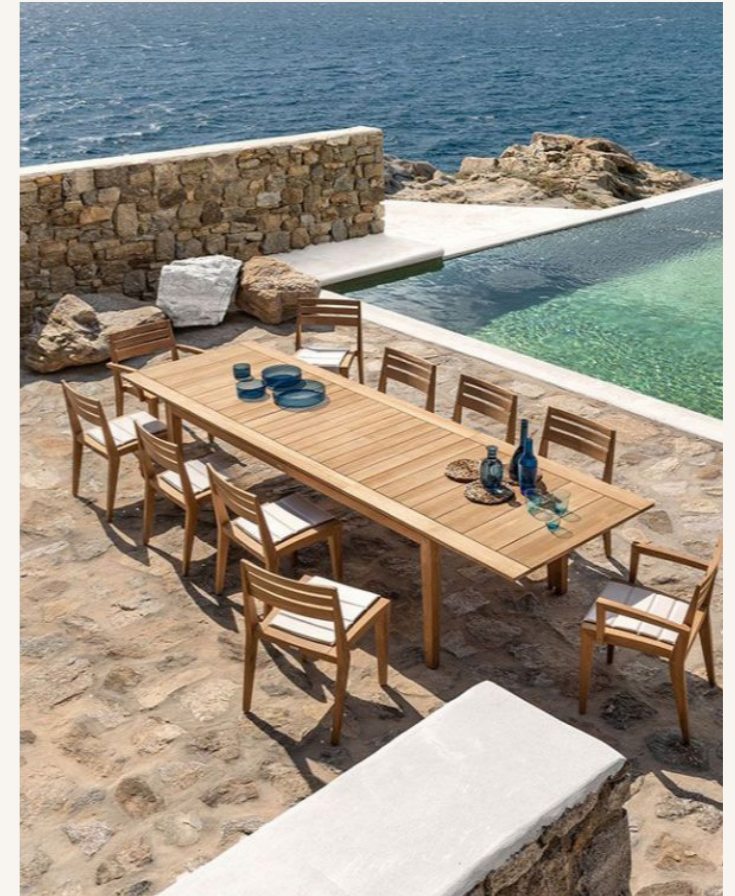

RIBOT EXTENDABLE TABLE

Made of teak, the Ribot table can be extended from 235 cm to 340 cm in length.

Stock code: RBTPRM1T1
Quantity: 1
Price Per Unit: $18,810.00
Discount: 70%
Sale Price: $5,643.00
Dimensions cm: L 235-340, W 100, H 72