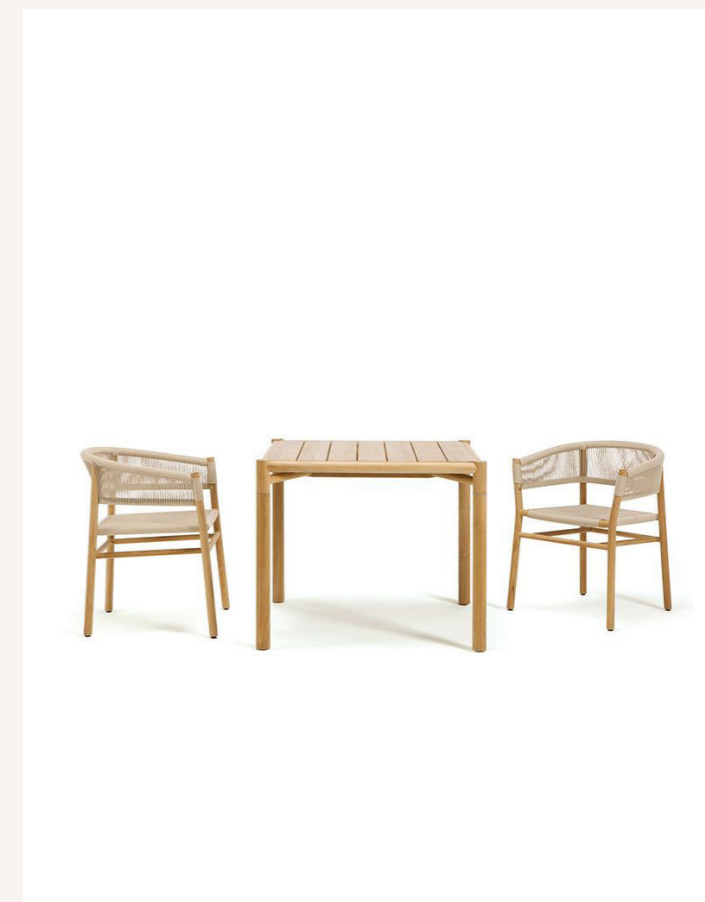

KILT SQUARE DINING TABLE

Square dining table with teak frame.

Stock code: KITPQT1
Quantity: 2
Price Per Unit: $4,370.00
Discount: 50%
Sale Price: $2,185.00
Dimensions cm: W 91, D 91, H 76