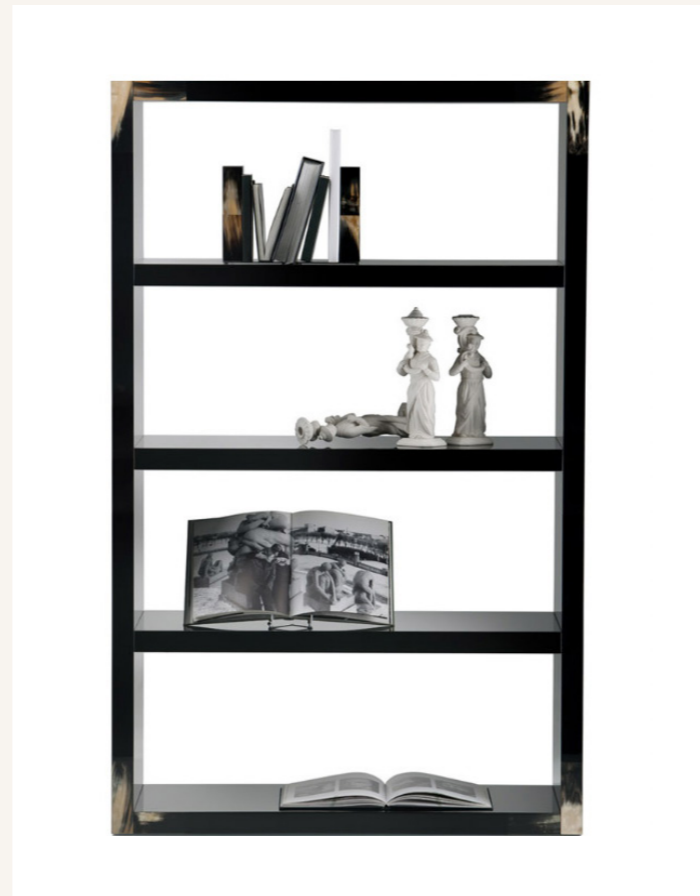

FRIDA BOOKCASE

Glossy black lacquer w/ dark horn details.

Stock code: 1515
Quantity: 1
Price Per Unit: $20,930.00
Discount: 70%
Sale Price: $6,279.00
Dimensions cm: W 110, D 40, H 175