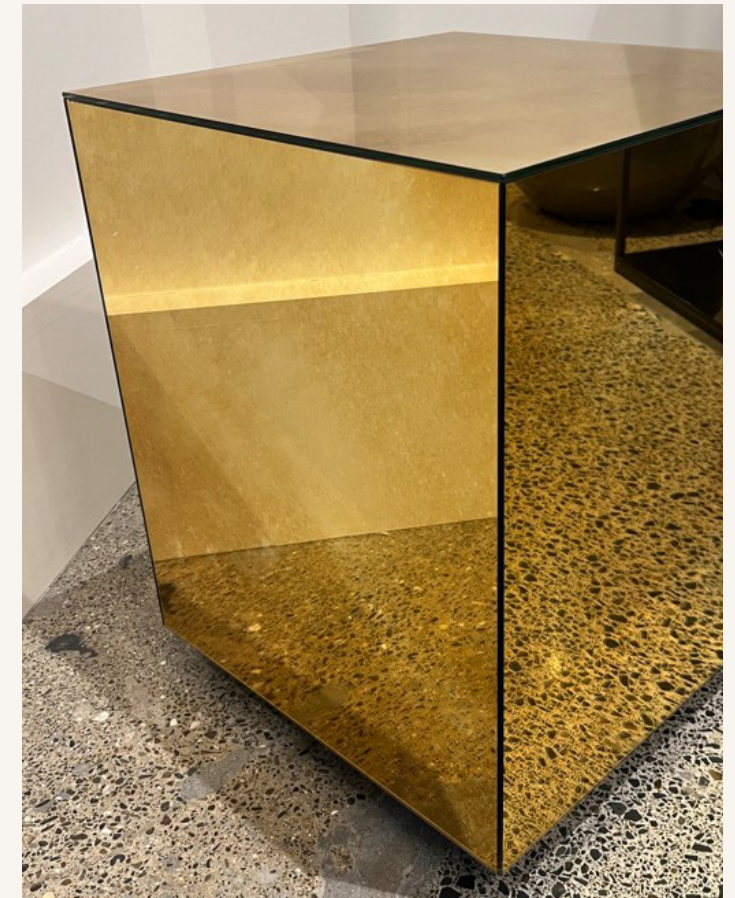

BELT LOW TABLE TB-40 MIRROR
Mirrored on sides and top

Stock code: BELT TB-40
Quantity: 1
Price Per Unit: $9,911.00
Discount: 60%
Sale Price: $3,964.40
Dimensions cm: W 40, D 40, H 50