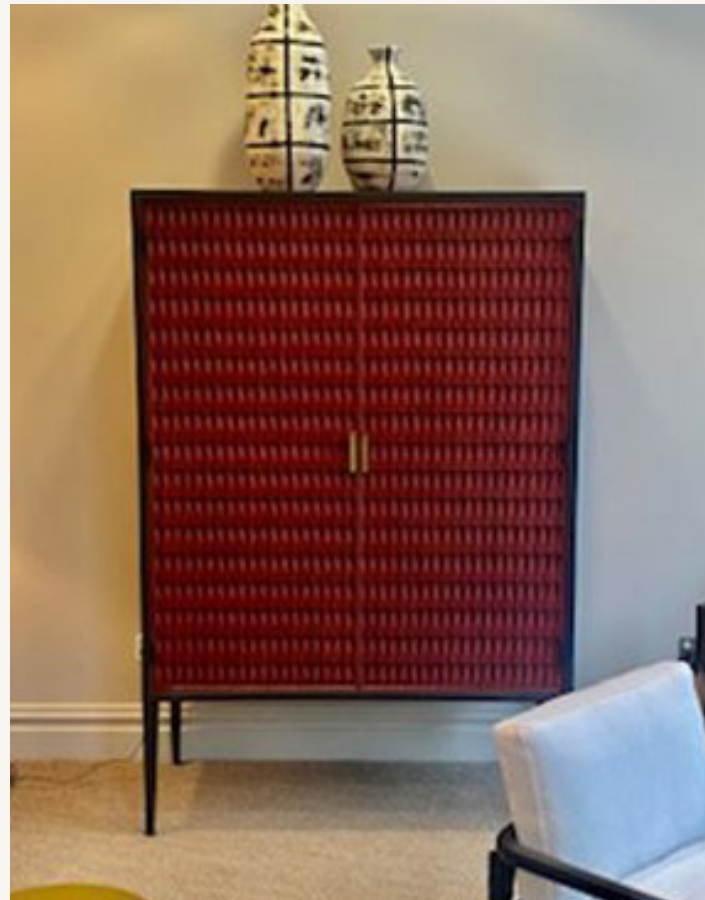

ALFONSO MARINA SALE ITEMS

VANCE ARMOIRE

Primavera wood, iron base with antiqued brass details. Finished in Alori: Red 93.

Stock code: 513-324-02
Quantity: 1
Price Per Unit: $47,817.00
Discount: 70%
Sale Price: $14,345.10
Dimensions cm: W 115, D 51, H 171.5