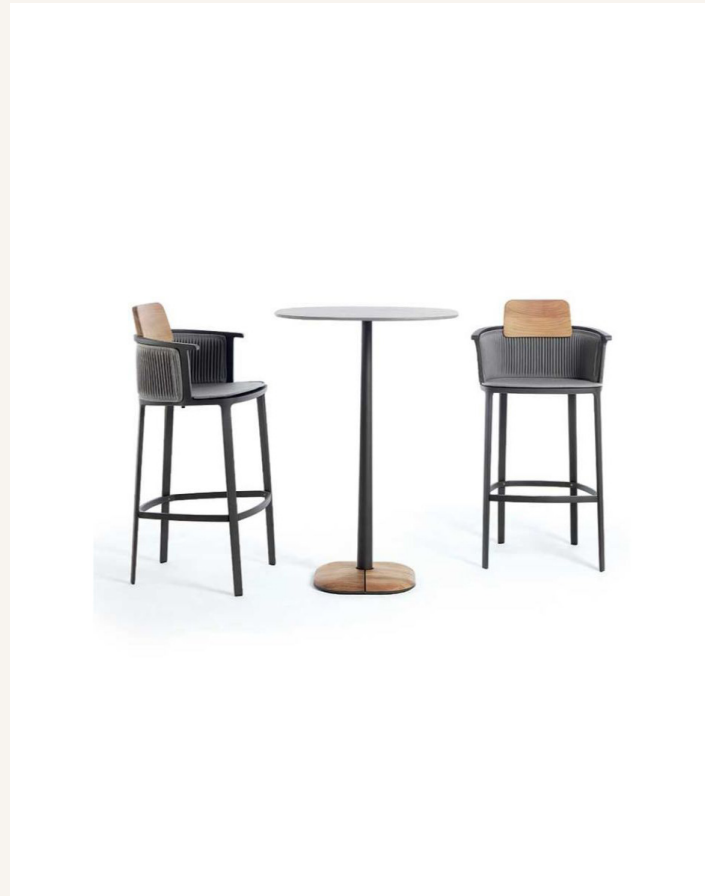

ETHIMO SALE ITEMS

ENJOY HIGH TABLE

Warm gray and stone gray top with complimentary teak base cover.

Stock code: EJTQH5B44LT
Quantity: 1
Price Per Unit: $3,686.00
Discount: 60%
Sale Price: $1,474.40
Dimensions cm: Dia 70, H 106