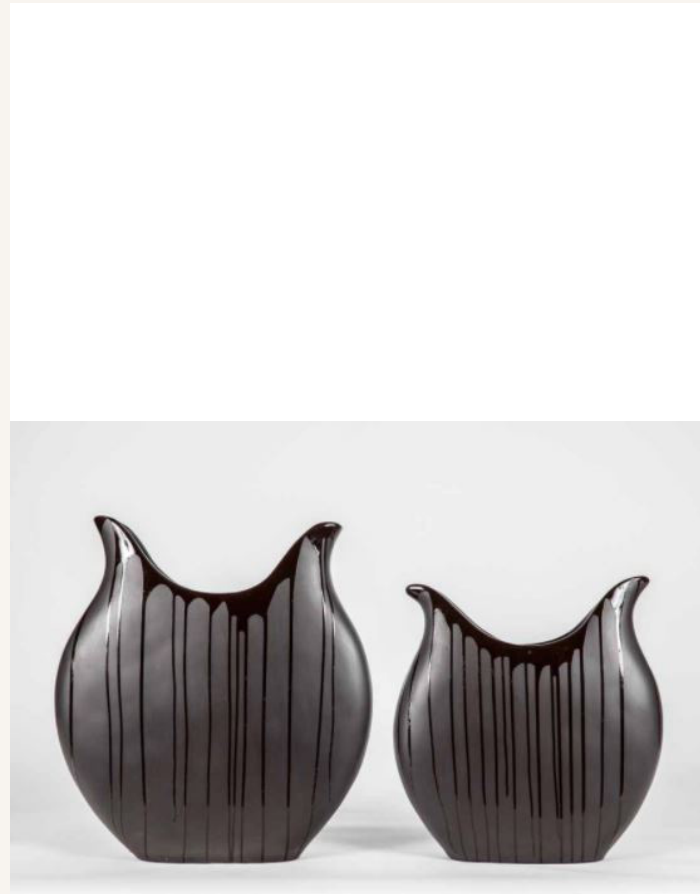

Stock code: M3-A-2071C
Quantity: 4
Price Per Unit: \$265.00
Discount: 70%
Sale Price: \$79.50
Dimensions inch: W 7, D 7, H 9

MEDIUM OPEN MOUTH VASE IN CAMBRIDGE FINISH

Stock code: M3-A-2071B
Quantity: 6
Price Per Unit: \$275.00
Discount: 70%
Sale Price: \$82.50
Dimensions inch: W 7, D 7, H 10

LARGE OPEN MOUTH VASE IN CAMBRIDGE FINISH

Stock code: M3-A-2071A
Quantity: 4
Price Per Unit: \$295.00
Discount: 70%
Sale Price: \$88.50
Dimensions inch: W 7, D 7, H 12

SC DECOR SALE ITEMS

SITTING HORSE SCULPTURE IN TRADEWIND

Stock code: M4-S-1052
Quantity: 1
Price Per Unit: \$891.00
Discount: 70%
Sale Price: \$267.30
Dimensions inch: W 18, D 9, H 15

SMALL LUNAR VASES IN BLACK DRIP

Stock code: M6-A-125
Quantity: 3
Price Per Unit: \$450.00
Discount: 70%
Sale Price: \$135.00
Dimensions inch: W 24, D 5, H 24
W 22, D 5, H 22