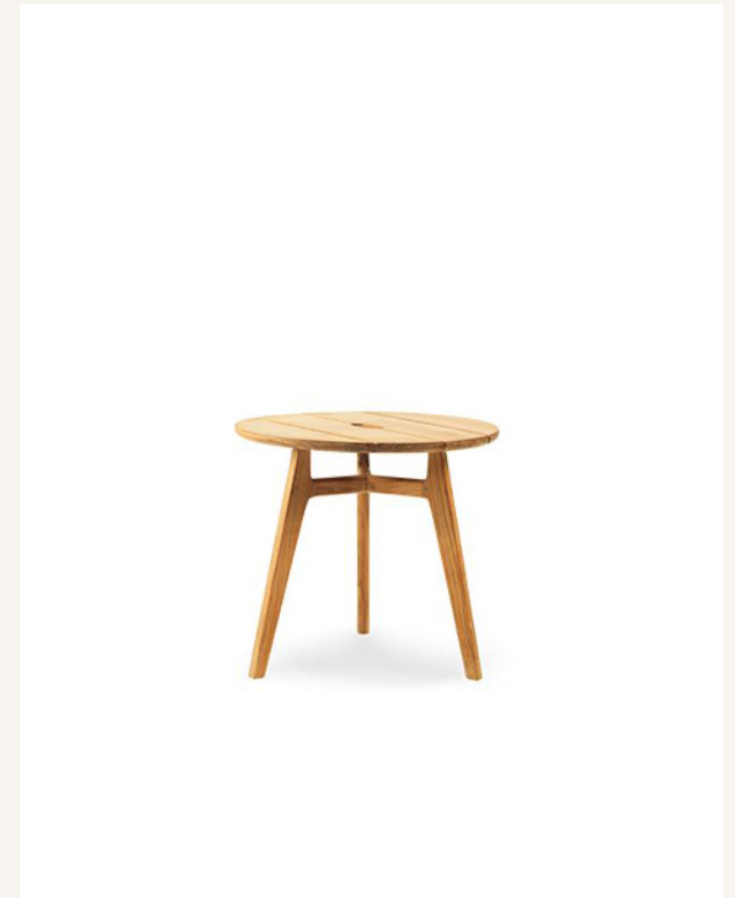

KNIT ROUND TABLE

Square dining table with teak frame.

Stock code: KNTCTT5
Quantity: 1
Price Per Unit: $1,558.00
Discount: 60%
Sale Price: $623.20
Dimensions cm: Dia 50, H 45