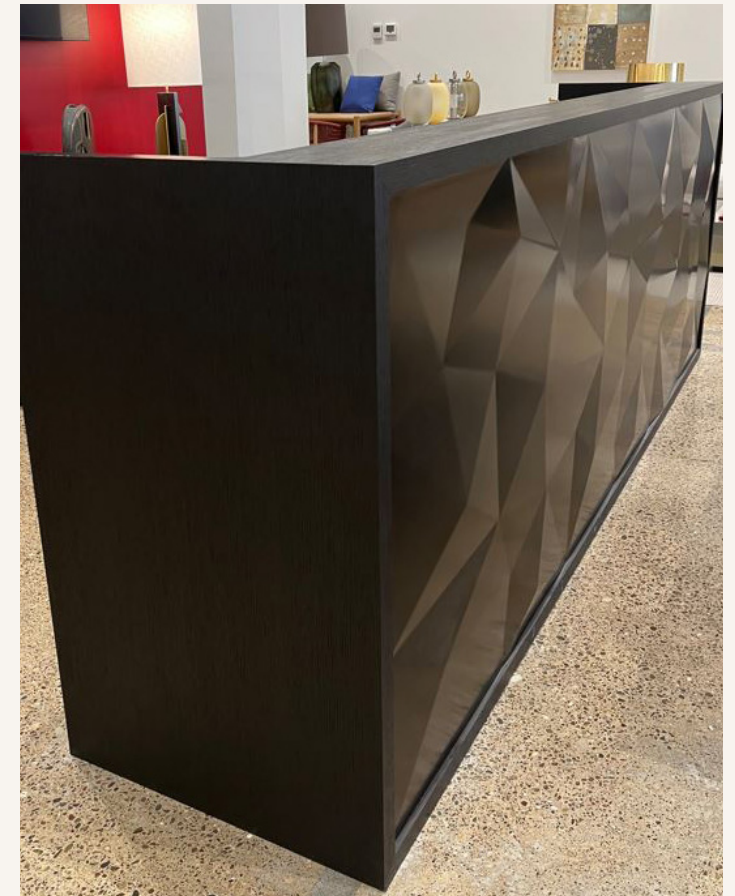

CUSTOM RECEPTION DESK

Stained Black Oak with front panel/ Lacquer geometrical pattern.

Stock code: DECCA58
Quantity: 1
Price Per Unit: $13,100.00
Discount: 30%
Sale Price: $9,170.00
Dimensions cm: W 650, D 300, H 1100 (front)