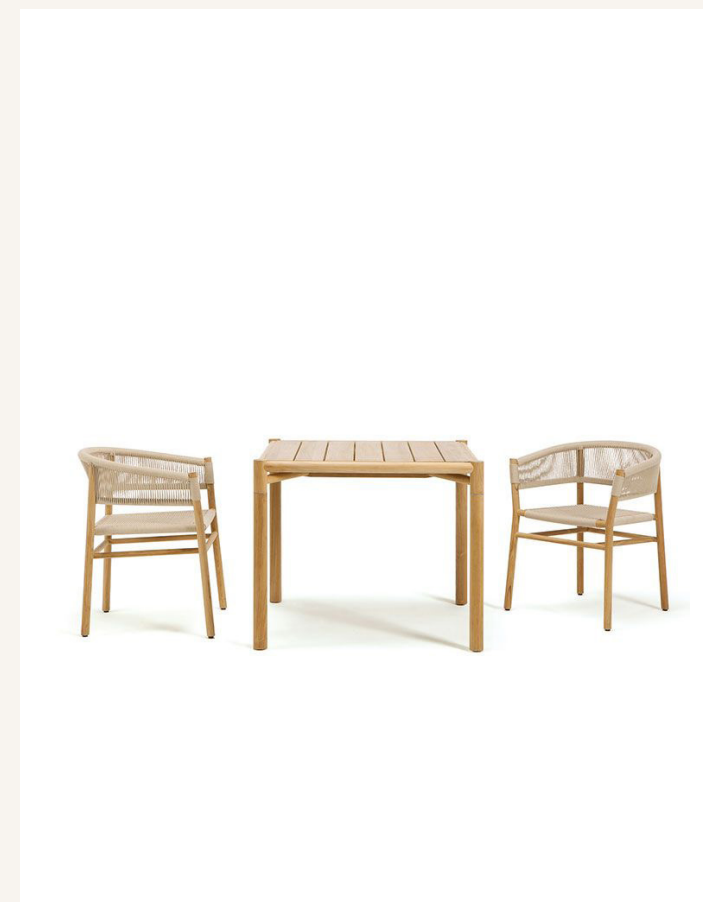

KILT SQUARE DINING TABLE

Square dining table with teak frame.

Stock code: KITPQT1
Quantity: 2
Price Per Unit: $4,370.00
Discount: 40%
Sale Price: $2,622.00
Dimensions cm: W 91, D 91, H 76