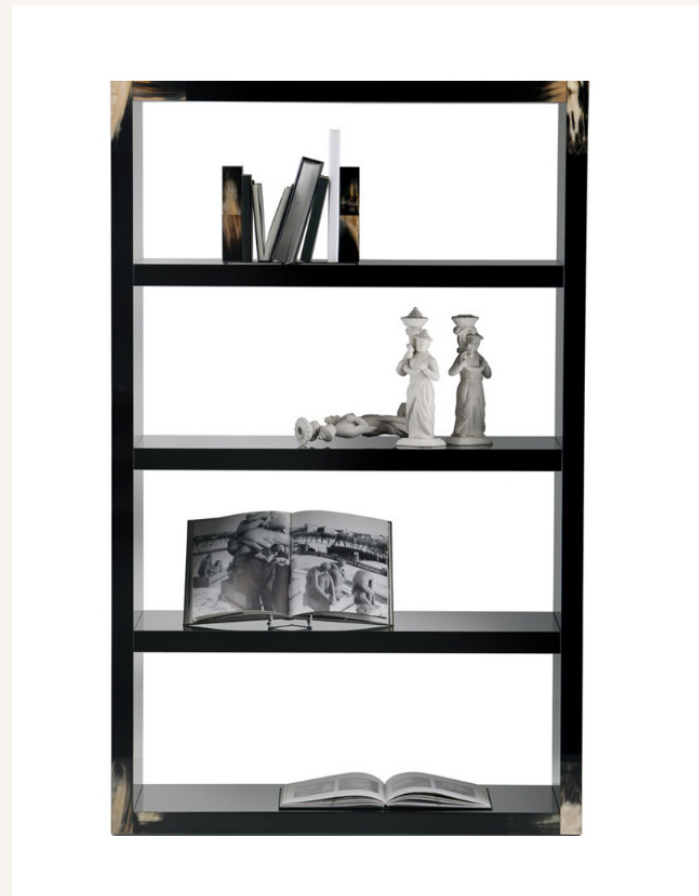

ARCAHORN SALE ITEMS

ERASMO WALL MIRROR

Square mirror in glossy black and dark horn lacquered wood.

Stock code: 1420
 Quantity: 1
 Price Per Unit: \$13,860.00
 Discount: 50%
Sale Price: \$6,930.00
 Dimensions cm: 100 x 100