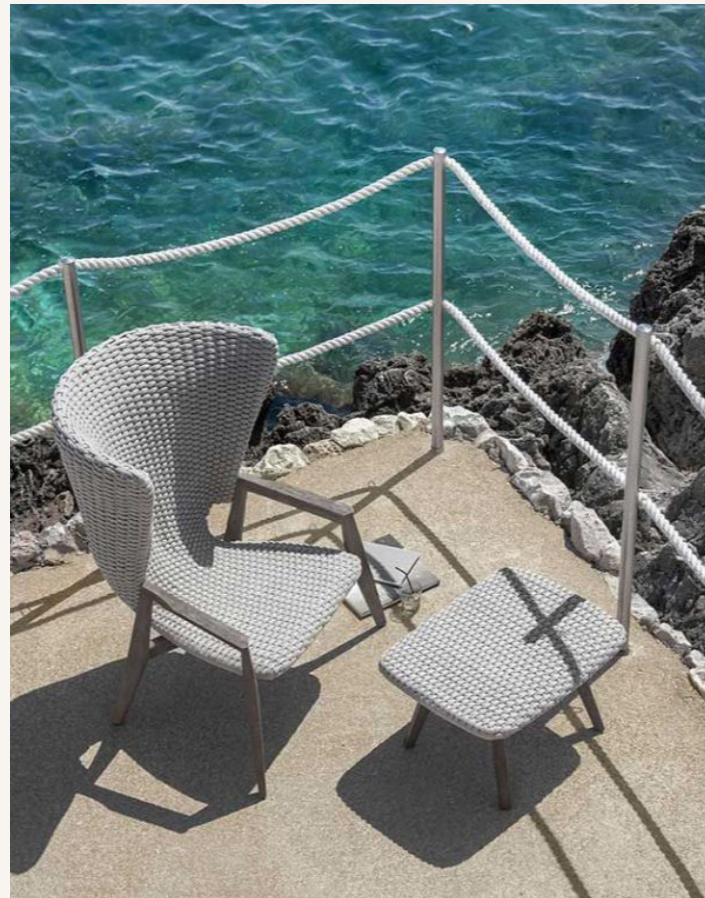

ETHIMO SALE ITEMS

KNIT HIGH BACK LOUNGE ARMCHAIR

Pickled teak frame with flat rope on light gray.

Stock code: KNPLH2T5R71
Quantity: 1
Price Per Unit: $9,180.00
Discount: 60%
Sale Price: $3,672.00
Dimensions cm: W 88, D 78, H 110, SH 35