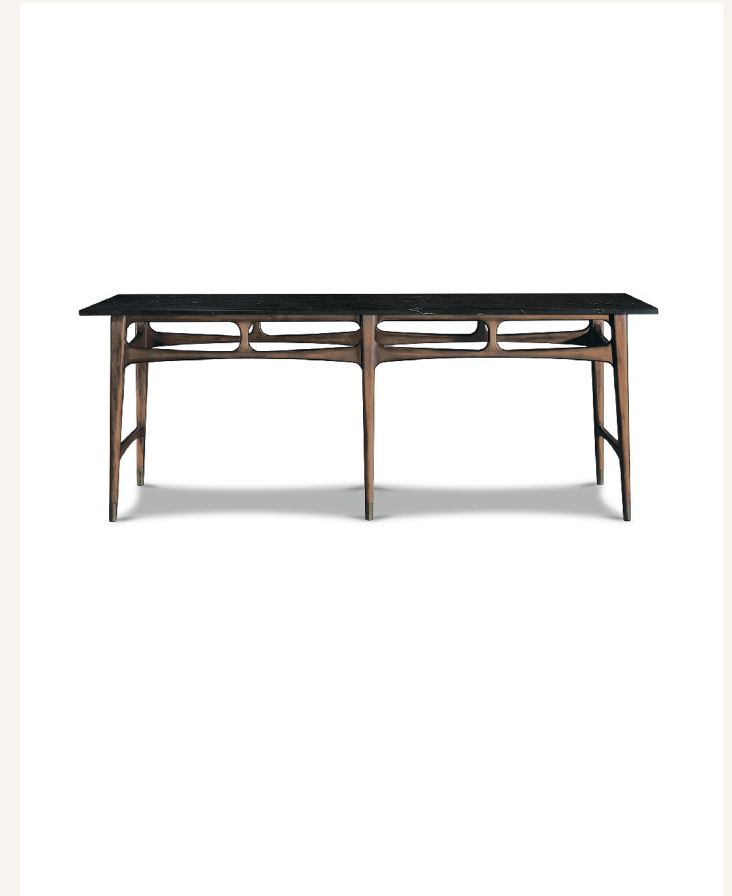

ALFONSO MARINA SALE ITEMS

BLAIN CHAIR

Upholstered tan leather, 36 DELAWARE.

Stock code: 504-210-02
 Quantity: 1
 Price Per Unit: \$9,587.00
 Discount: 70%
Sale Price: \$2,876.10
 Dimensions cm: W 58, D 59, H 78.5

ALZEY COCKTAIL TABLE

Primavera wood, honed negro Monterrey marble top, antiqued brass caps.

Stock code: 506-196-02
 Quantity: 1
 Price Per Unit: \$13,689.00
 Discount: 60%
Sale Price: \$5,475.60
 Dimensions cm: W 150, D 100, H 45