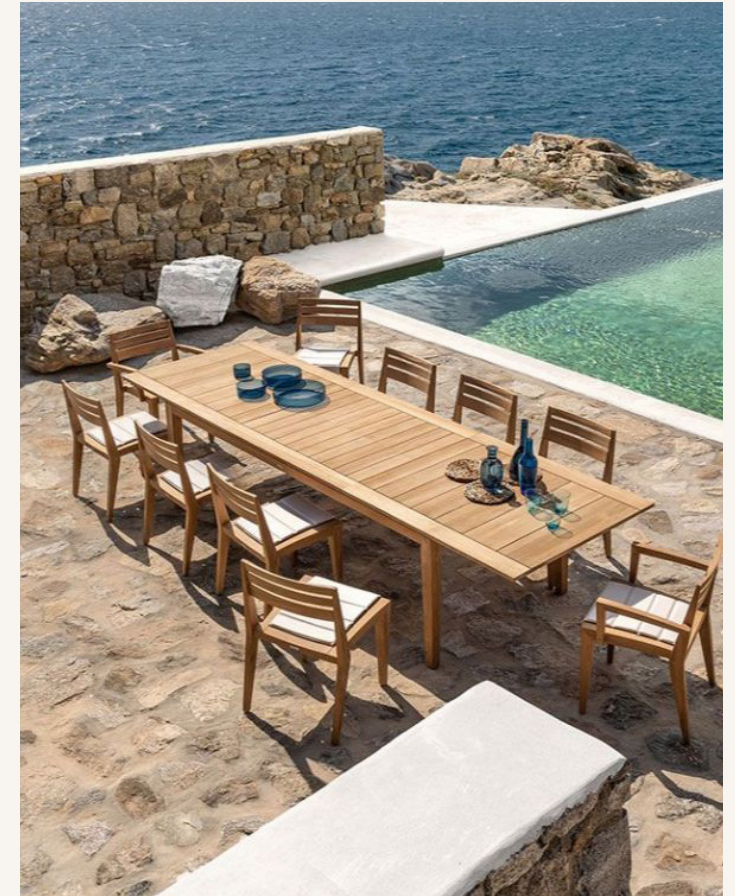

RIBOT EXTENDABLE TABLE

Made of teak, the Ribot table can be extended from 235 cm to 340 cm in length.

Stock code: RBTPRM1T1
Quantity: 1
Price Per Unit: $18,810.00
Discount: 50%
Sale Price: $9,405.00
Dimensions cm: L 235-340, W 100, H 72