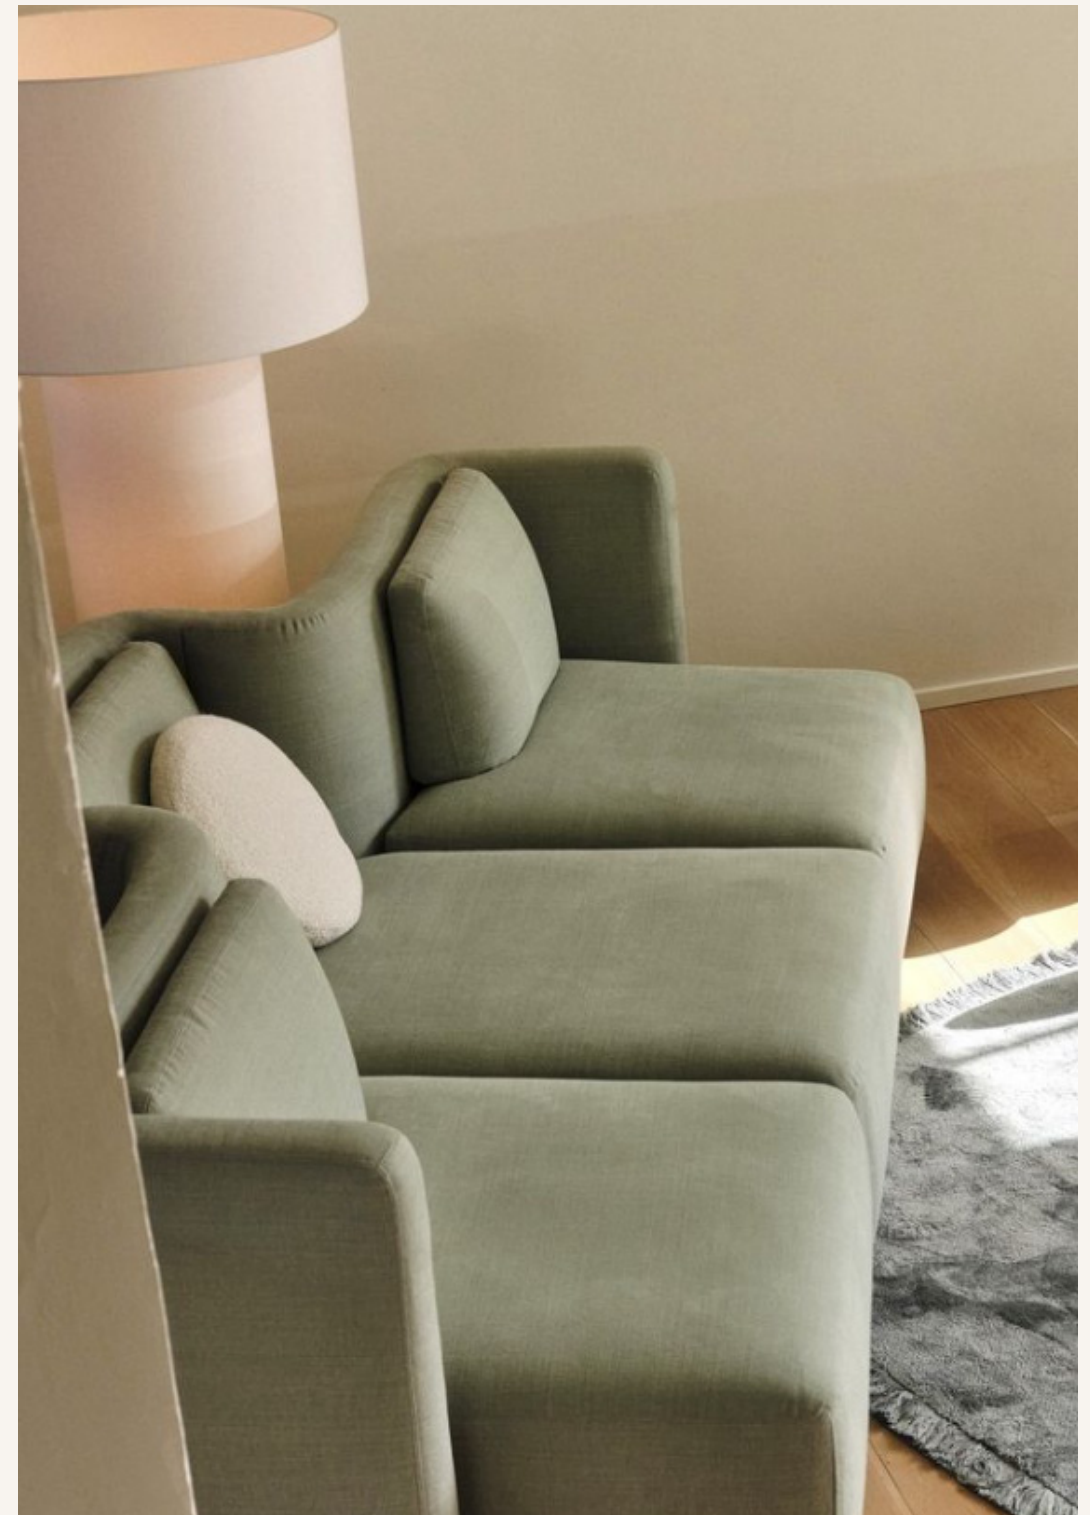

STUDIO CAVIT

Studio Cavit, originally Cavit & Co, was established in 1991. Since then the company has enjoyed a reputation of bringing luxury “contemporary classic” American and European ranges of furniture, accessories and lighting to the Australian market.

Our portfolio is substantial, exceptional and includes some of the best and most exclusive leading international brands. We offer product which is well designed, aesthetically pleasing, sophisticated, functional and timeless. These are collections that are regularly featured in international design publications.

Studio Cavit offer a wide range of furniture, lighting and furnishing accessories to the Commercial & Hospitality industries. This includes complete office fit outs, workstations, executive office, boardroom and reception furniture through to hotel and resort furniture and accessories including bed linen and lighting.