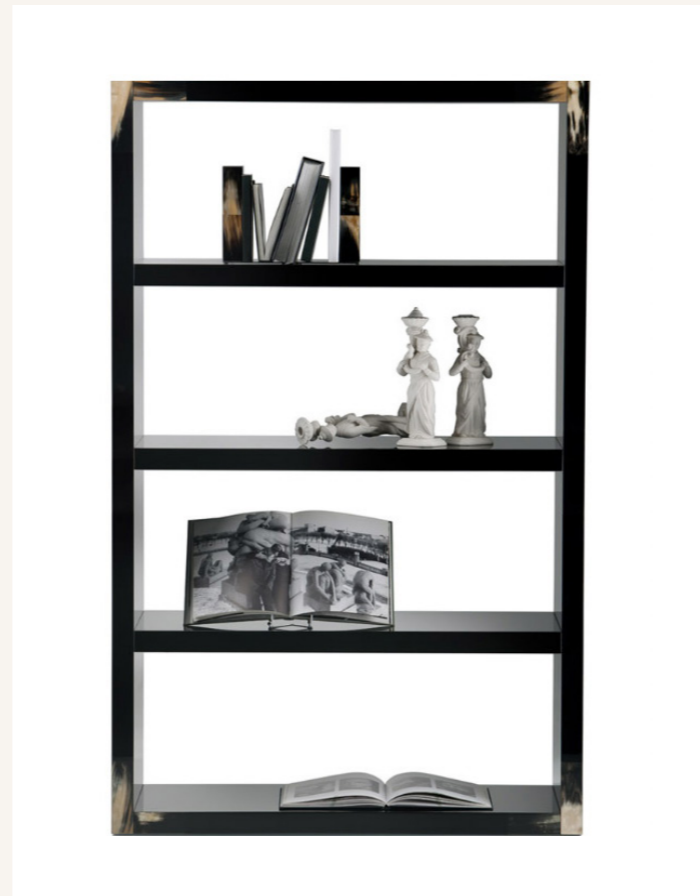

ARCAHORN SALE ITEMS

**ERASMO WALL MIRROR**

Square mirror in glossy black and dark horn lacquered wood.

Stock code: 1420  
 Quantity: 1  
 Price Per Unit: \$15,840.00  
 Discount: 40%  
**Sale Price: \$9,504.00**  
 Dimensions cm: 100 x 100