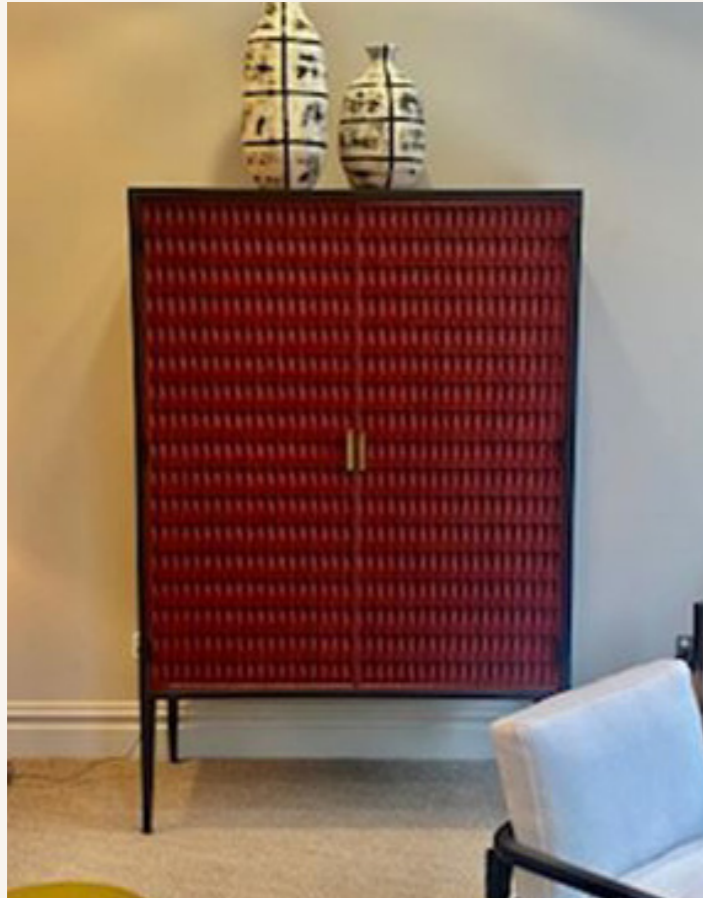

ALFONSO MARINA SALE ITEMS

VANCE ARMOIRE

Primavera wood, iron base with antiqued brass details. Finished in Alori: Red 93.

Stock code: 513-324-02
Quantity: 1
Price Per Unit: $54,901.00
Discount: 50%
Sale Price: $27,450.50
Dimensions cm: W 115, D 51, H 171.5