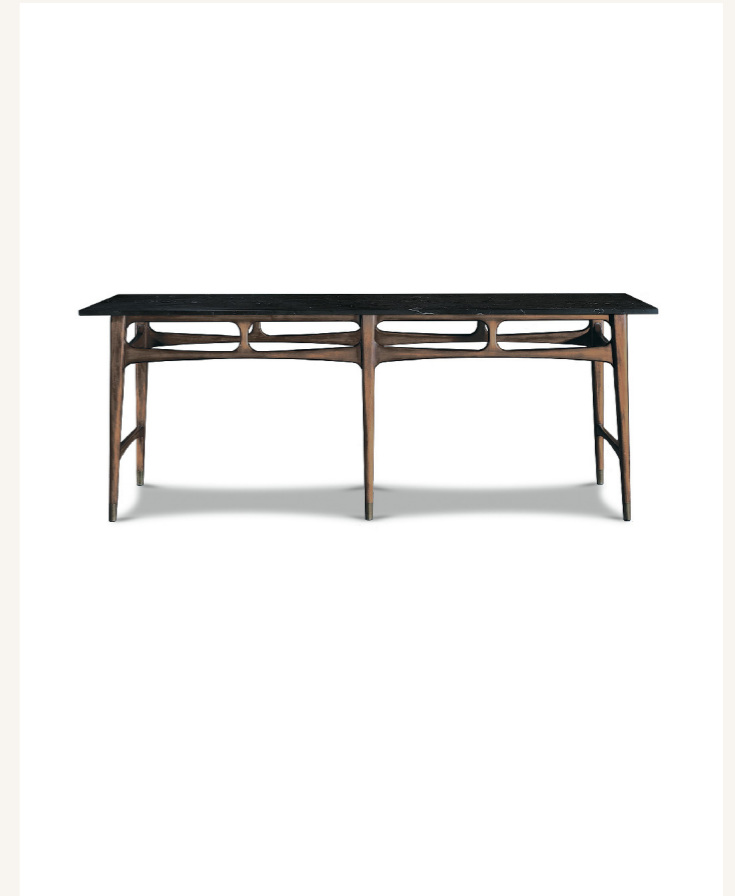

ALFONSO MARINA SALE ITEMS

**BLAIN CHAIR**

Upholstered tan leather, 36 DELAWARE.

Stock code: 504-210-02  
 Quantity: 1  
 Price Per Unit: \$11,007.00  
 Discount: 40%  
**Sale Price: \$6,604.20**  
 Dimensions cm: W 58, D 59, H 78.5

**ALZEY COCKTAIL TABLE**

Primavera wood, honed negro Monterrey marble top, antiqued brass caps.

Stock code: 506-196-02  
 Quantity: 1  
 Price Per Unit: \$15,717.00  
 Discount: 40%  
**Sale Price: \$9,430.20**  
 Dimensions cm: W 150, D 100, H 45