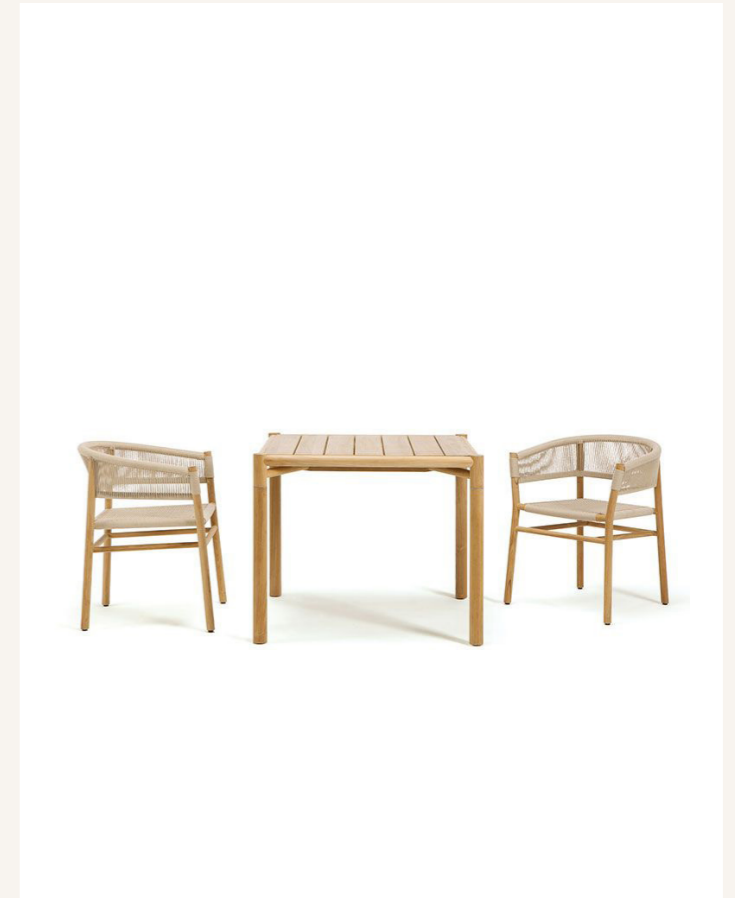

ETHIMO SALE ITEMS

**KILT ARMCHAIR TEAK + OLIVE GREEN**

Teak frame + Round Rope.

Stock code: KIPDT1R56  
 Quantity: 2  
 Price Per Unit: \$2,992.00  
 Discount: 40%  
**Sale Price: \$1,795.20**  
 Dimensions cm: W 60, D 58, H 74

**KILT ARMCHAIR TEAK + RUBY WINE**

Teak frame + Round Rope.

Stock code: KIPDT1R52  
 Quantity: 2  
 Price Per Unit: \$2,992.00  
 Discount: 40%  
**Sale Price: \$1,795.20**  
 Dimensions cm: W 60, D 58, H 74