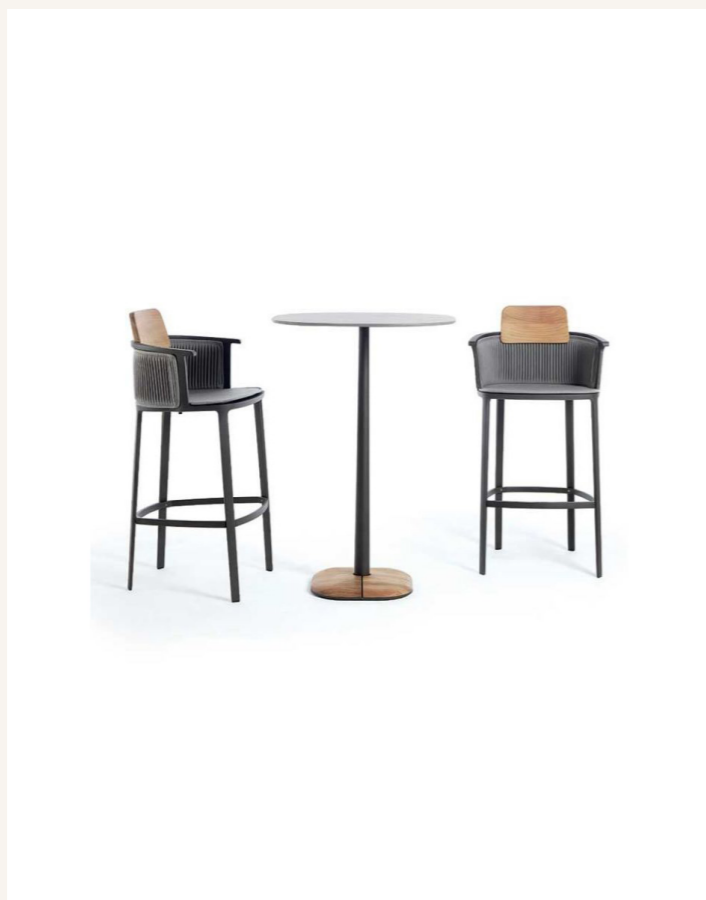

ETHIMO SALE ITEMS

ENJOY HIGH TABLE

Warm gray and stone gray top with complimentary teak base cover.

Stock code: EJTQH5B44LT
Quantity: 1
Price Per Unit: $4,268.00
Discount: 40%
Sale Price: $2,560.80
Dimensions cm: Dia 70, H 106