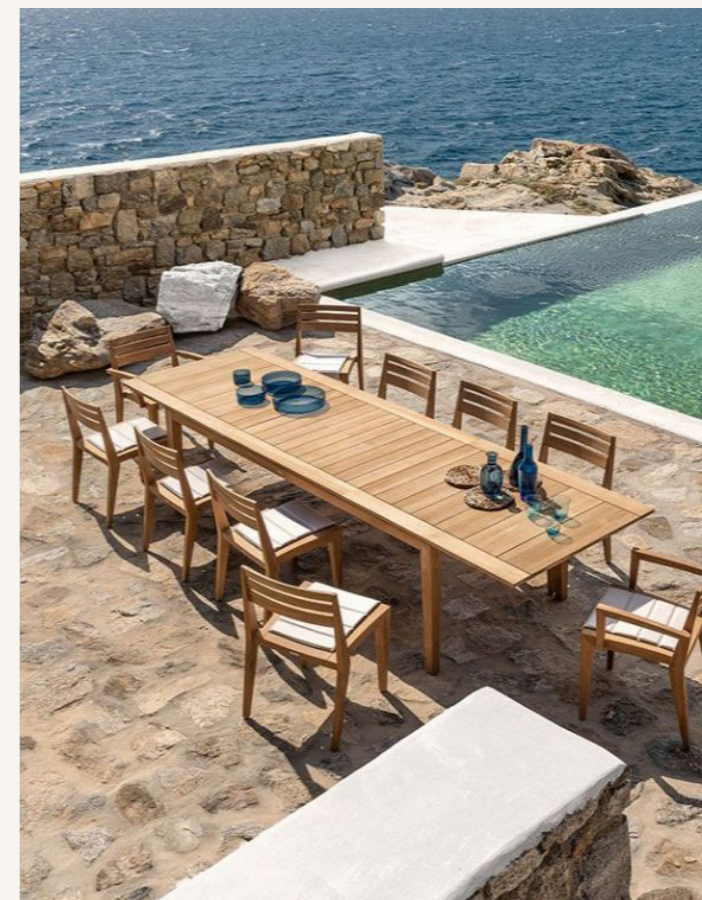

RIBOT EXTENDABLE TABLE

Made of teak, the Ribot table can be extended from 235 cm to 340 cm in length.

Stock code: RBTPRM1T1
Quantity: 1
Price Per Unit: $21,780.00
Discount: 40%
Sale Price: $13,068.00
Dimensions cm: L 235-340, W 100, H 72