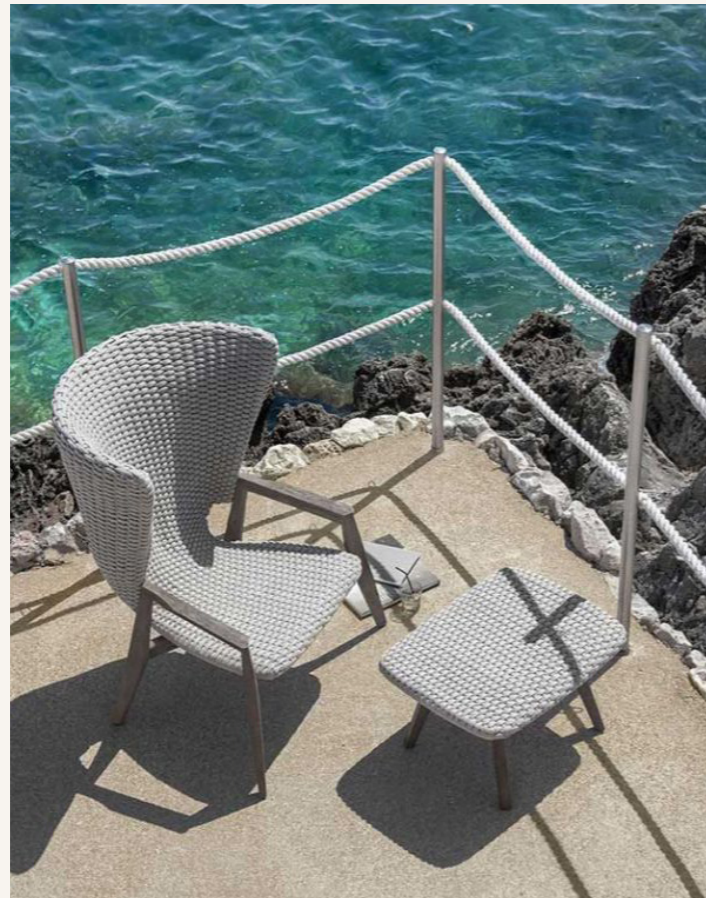

ETHIMO SALE ITEMS

KNIT HIGH BACK LOUNGE ARMCHAIR

Pickled teak frame with flat rope on light gray.

Stock code: KNPLH2T5R71
Quantity: 1
Price Per Unit: $10,629.00
Discount: 40%
Sale Price: $6,377.40
Dimensions cm: W 88, D 78, H 110,
SH 35