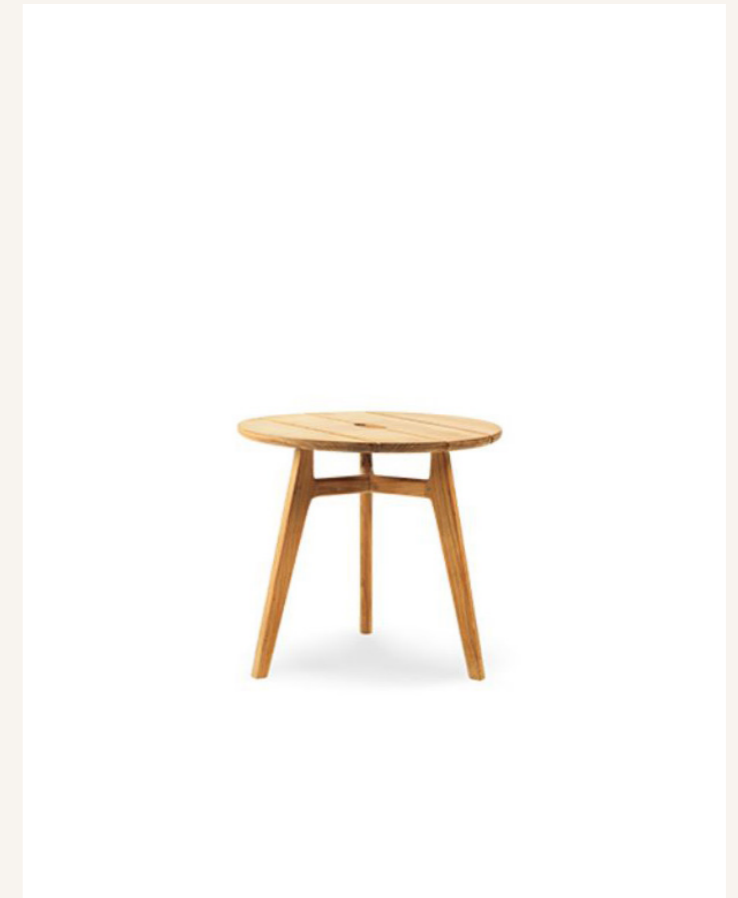

KNIT ROUND TABLE

Square dining table with teak frame.

Stock code: KNTCTT5
Quantity: 1
Price Per Unit: $1,804.00
Discount: 40%
Sale Price: $1,082.40
Dimensions cm: Dia 50, H 45