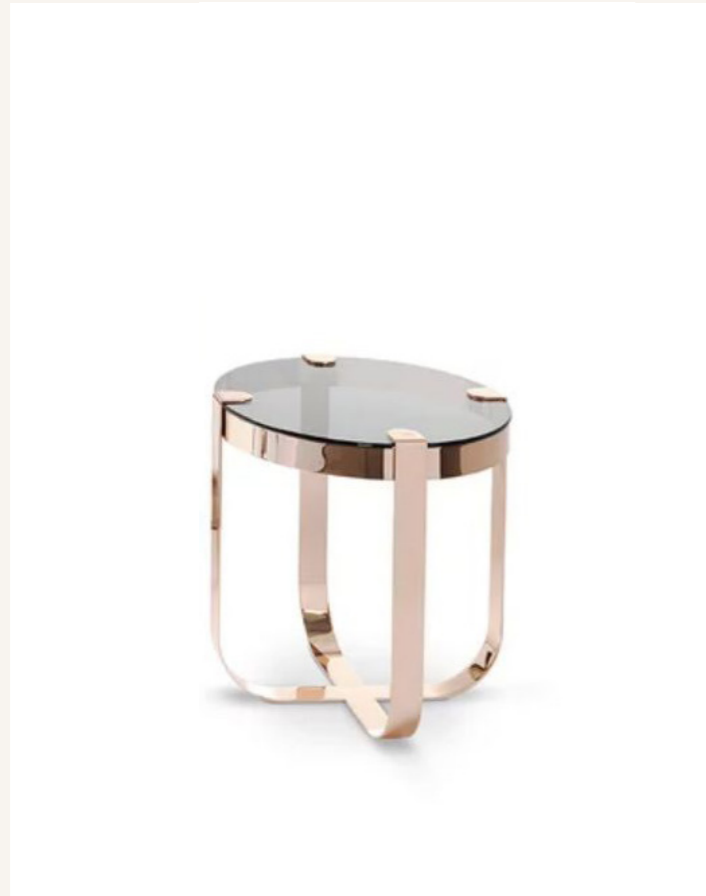

SABA SALE ITEMS

RING TABLE

Ring Coffee Table Round Art 0090
Base – Copper, Glass – Fume.

Stock code: 0090
Quantity: 1
Price Per Unit: $5,311.00
Discount: 40%
Sale Price: $3,186.60
Dimensions cm: W 48, D 48, H 50